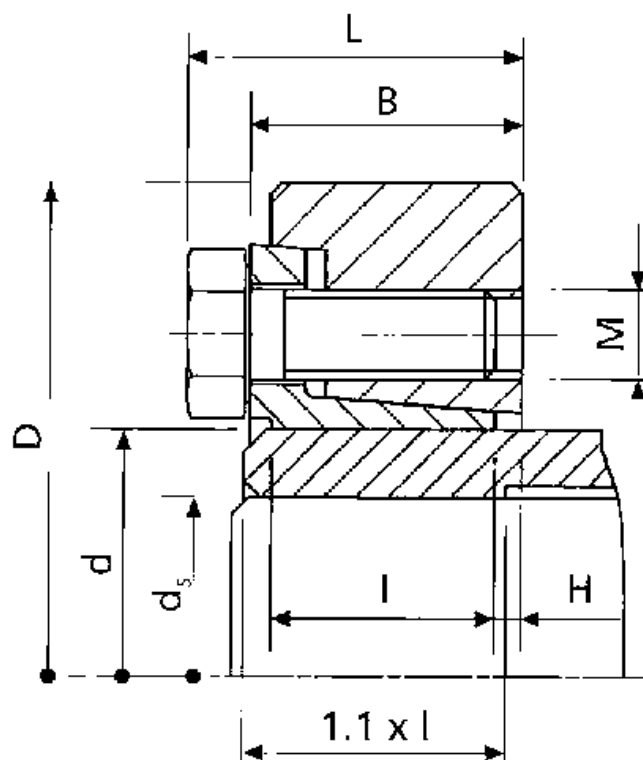

Article number: 437900016

Description: Rota-fix shaft-hub connection SA 16

Measures

| | | | |
|-------------|--------|-------------------------------|------|
| B mm | = 15.0 | M mm | = M6 |
| d H8 mm | = 16 | T N m torque | = 70 |
| D mm | = 41.0 | Ts N m bolt tightening torque | = 13 |
| ds mm | = 13 | | |
| F kN torque | = 11 | | |
| H | = 1.5 | | |
| I mm | = 12.5 | | |
| L mm | = 19.0 | | |